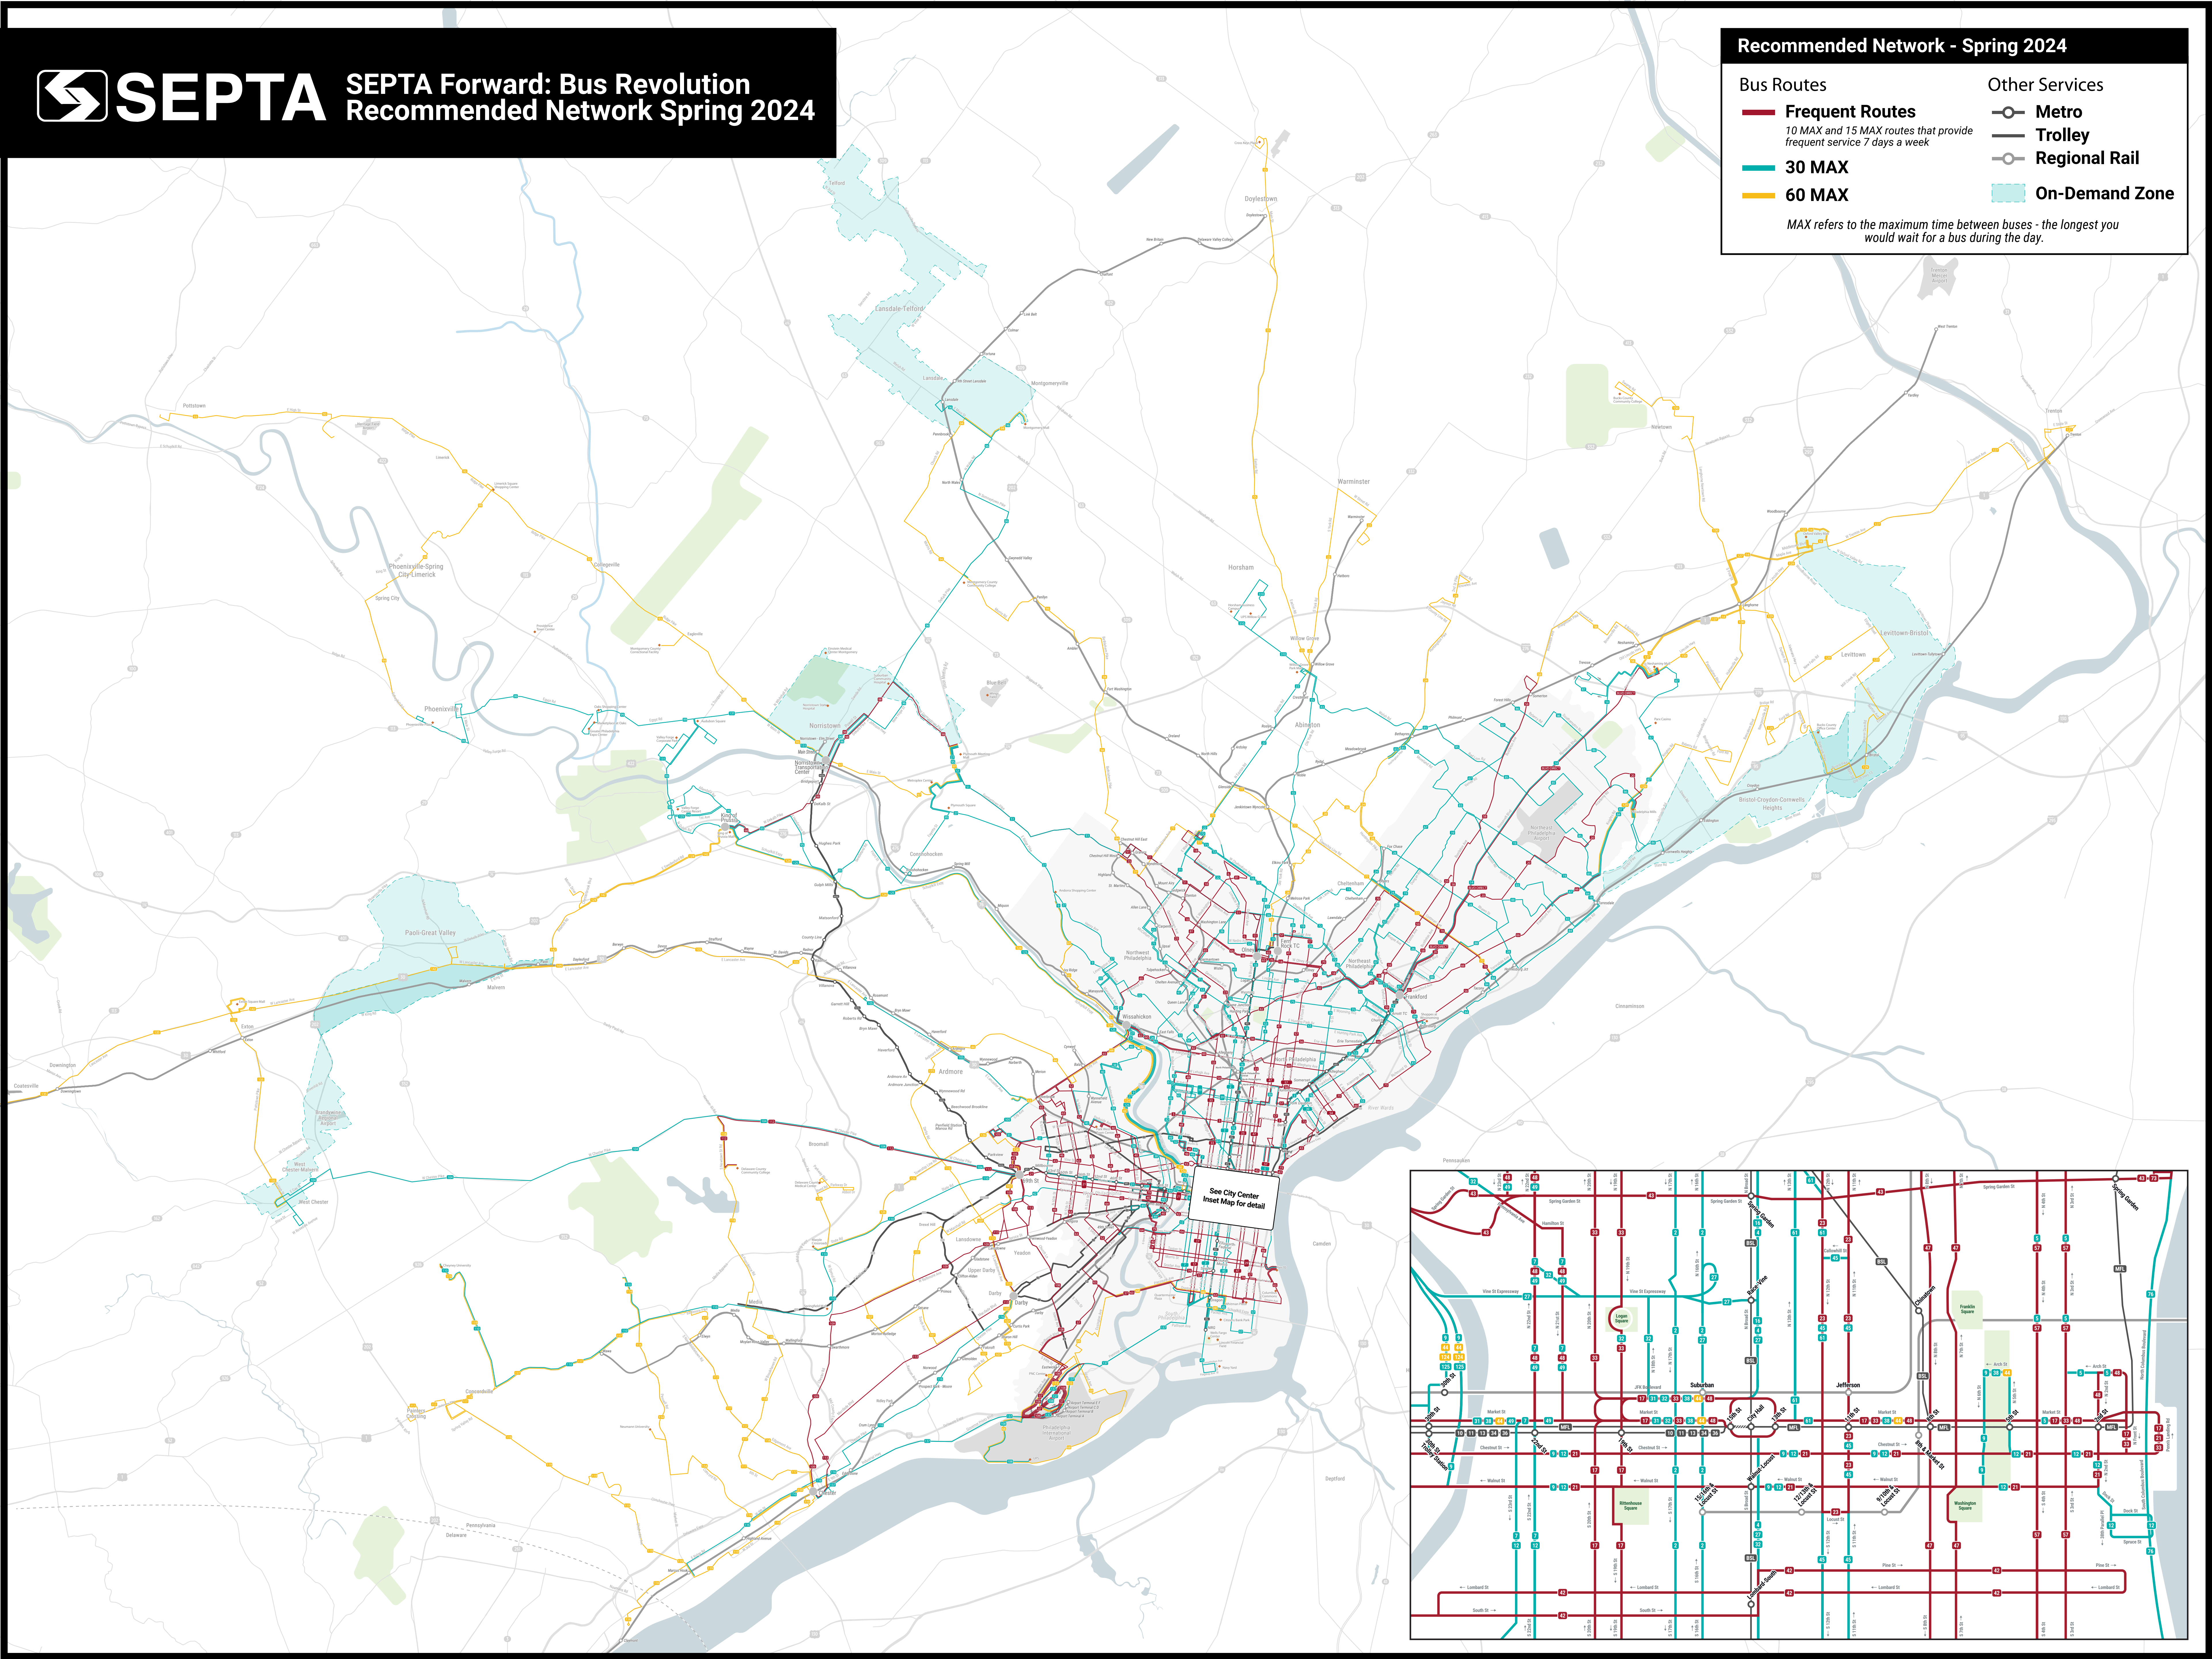

# SEPTA Forward: Bus Revolution Recommended Network Spring 2024

## Recommended Network - Spring 2024

### Bus Routes

- **Frequent Routes**  
10 MAX and 15 MAX routes that provide frequent service 7 days a week
- **30 MAX**
- **60 MAX**

### Other Services

- Metro**
- Trolley**
- Regional Rail**
- On-Demand Zone**

MAX refers to the maximum time between buses - the longest you would wait for a bus during the day.

See City Center  
Inset Map for detail