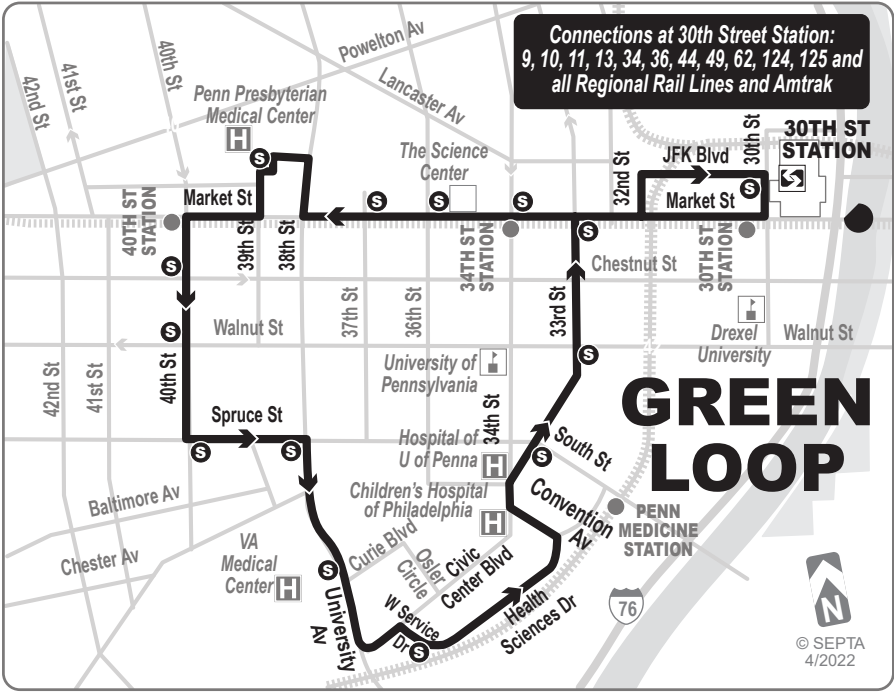

ROUTE 56

TARIFF NO. 195

LEGEND

— ROUTE UNCHANGED

ROUTE 59

TARIFF NO. 179

LEGEND

— ROUTE UNCHANGED

ROUTE 66

TARIFF NO. 147

LEGEND
— ROUTE UNCHANGED

ROUTE 75

TARIFF NO. 75

LEGEND
 — ROUTE UNCHANGED

ROUTE 109

TARIFF NO. 76

LEGEND
— ROUTE UNCHANGED

ROUTE 135

TARIFF NO. 198

LEGEND

— ROUTE UNCHANGED

BOULEVARD DIRECT

TARIFF NO. 272

LEGEND

— ROUTE UNCHANGED

LUCY-GREEN LUCY-GOLD

TARIFF NO. 244

LEGEND
— ROUTE UNCHANGED