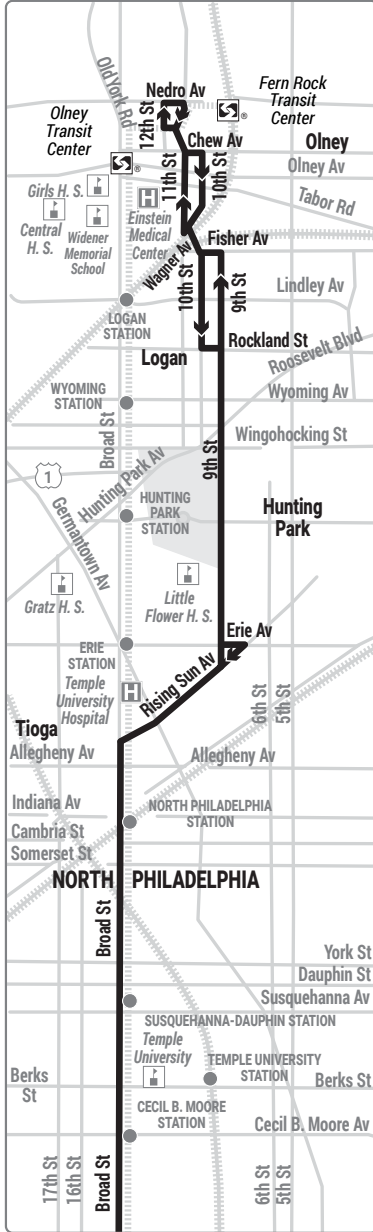

SEPTA TARIFF SHEETS

ROUTES WITH NO CHANGES

JUNE 1, 2025

ROUTE 4	2
ROUTE 6	3
ROUTE 16	4
ROUTE 21	5
ROUTE 23	6
ROUTE 29	7
ROUTE 32	8
ROUTE 39	9
ROUTE 47	10
ROUTE 54	11
ROUTE 56	12
ROUTE 59	13
ROUTE 66	14
ROUTE 75	15
ROUTE 109	16
ROUTE 135	17
BOULEVARD DIRECT..	18
LUCY-GREEN	
LUCY-GOLD	19

ROUTE 4

TARIFF NO. 270

LEGEND

— ROUTE UNCHANGED