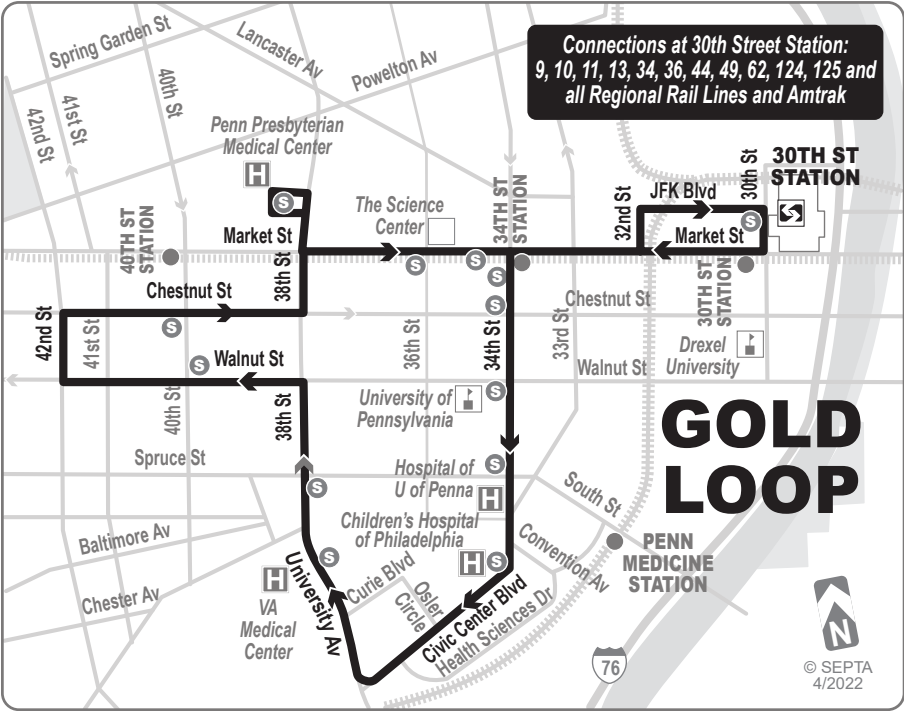

ROUTE 56

TARIFF NO. 195

LEGEND

— ROUTE UNCHANGED

ROUTE 59

TARIFF NO. 179

LEGEND

— ROUTE UNCHANGED

ROUTE 66

TARIFF NO. 147

LEGEND
— ROUTE UNCHANGED

ROUTE 75

TARIFF NO. 75

LEGEND
 — ROUTE UNCHANGED

ROUTE 109

TARIFF NO. 76

LEGEND
— ROUTE UNCHANGED

ROUTE 135

TARIFF NO. 198

LEGEND

— ROUTE UNCHANGED

BOULEVARD DIRECT

TARIFF NO. 272

LEGEND

— ROUTE UNCHANGED

LUCY-GREEN LUCY-GOLD

TARIFF NO. 244

LEGEND
— ROUTE UNCHANGED