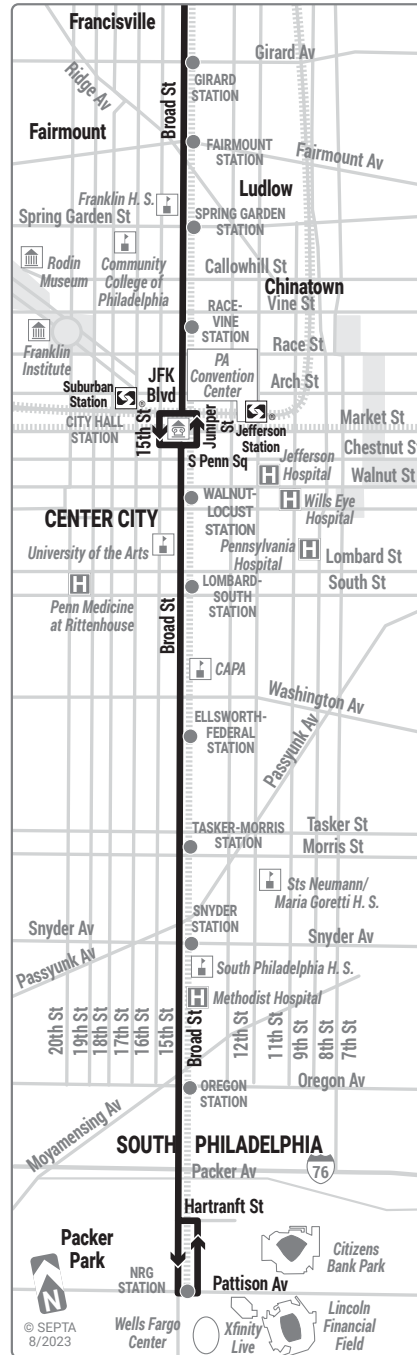

SEPTA TARIFF SHEETS

ROUTES WITH NO CHANGES

JUNE 1, 2025

ROUTE 4	2
ROUTE 6	3
ROUTE 16	4
ROUTE 21	5
ROUTE 23	6
ROUTE 29	7
ROUTE 32	8
ROUTE 39	9
ROUTE 47	10
ROUTE 54	11
ROUTE 56	12
ROUTE 59	13
ROUTE 66	14
ROUTE 75	15
ROUTE 109	16
ROUTE 135	17
BOULEVARD DIRECT..	18
LUCY-GREEN	
LUCY-GOLD	19

ROUTE 4

TARIFF NO. 270

LEGEND

— ROUTE UNCHANGED