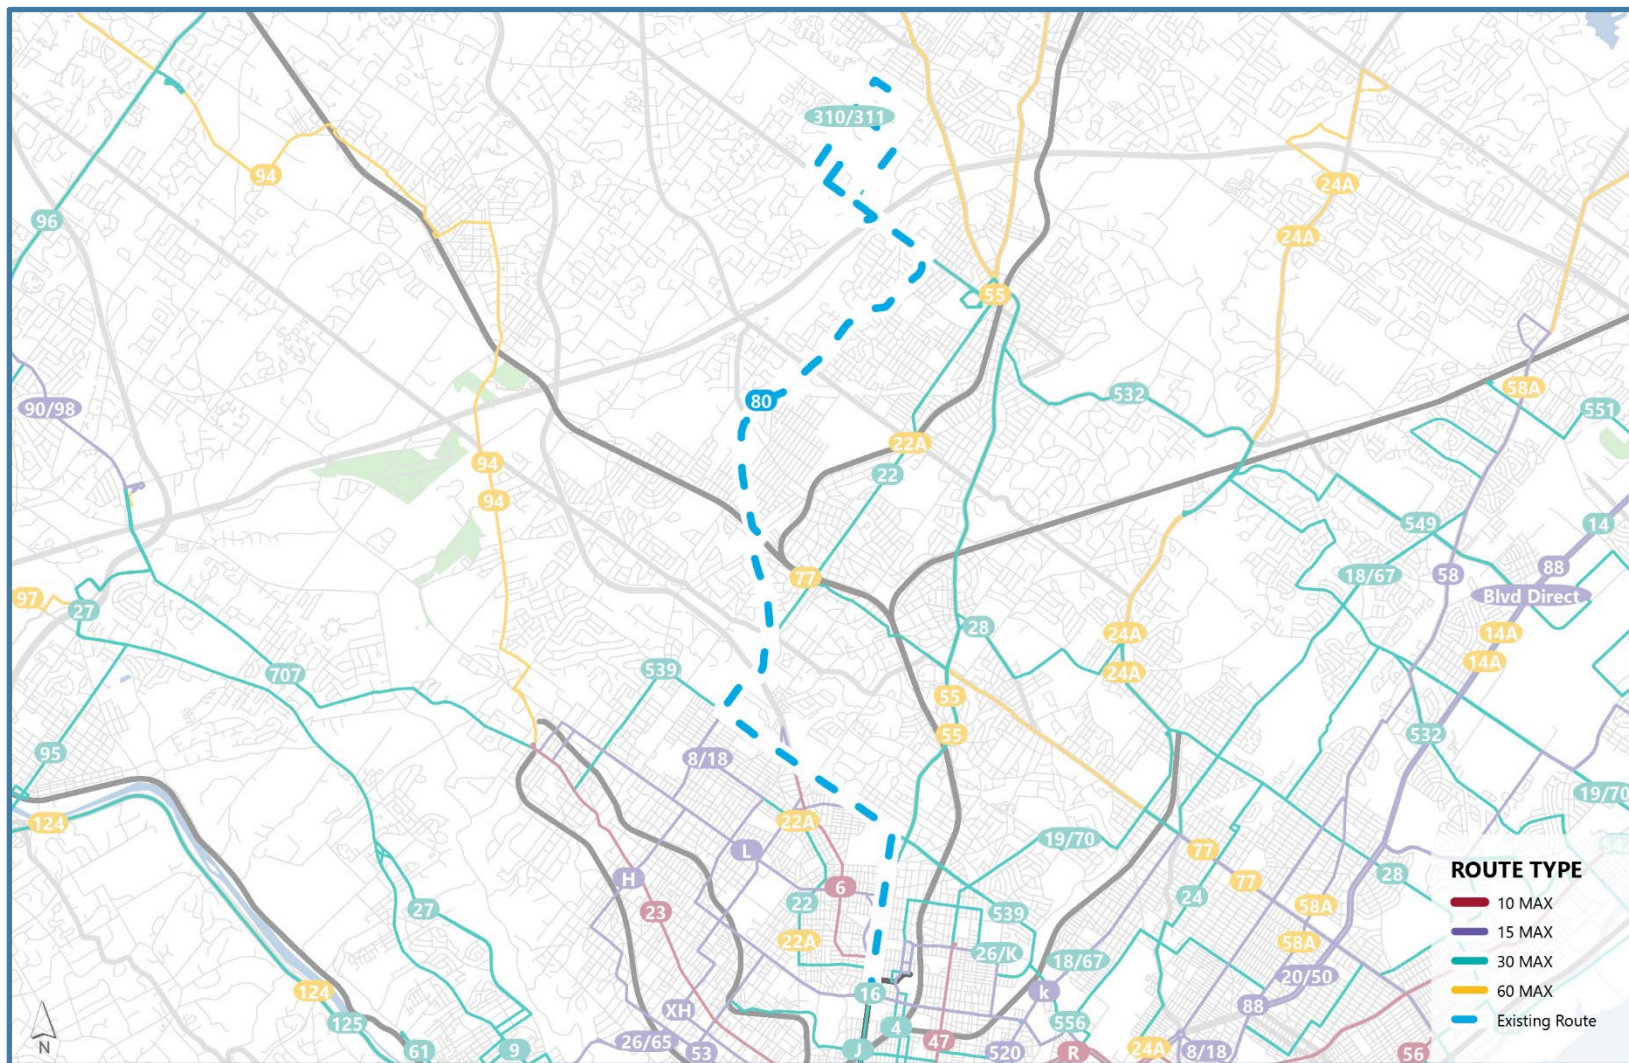

Route 80

Express Horsham to Olney Transportation Center

We heard you! We've updated the draft network, incorporating public feedback to create a bus network that is easier to use, more convenient, and more reliable.

Visit our website at septabusrevolution.com to learn more:

Here's our updated recommendations for Route 80.

Consolidated

Route 80: Express Horsham to Olney Transportation Center
Route 80 would be consolidated. Route 80 passengers can take one of the following routes that will cover Route 80's existing alignment: New Route 717, Route 22, New Route 539, and Route 16.