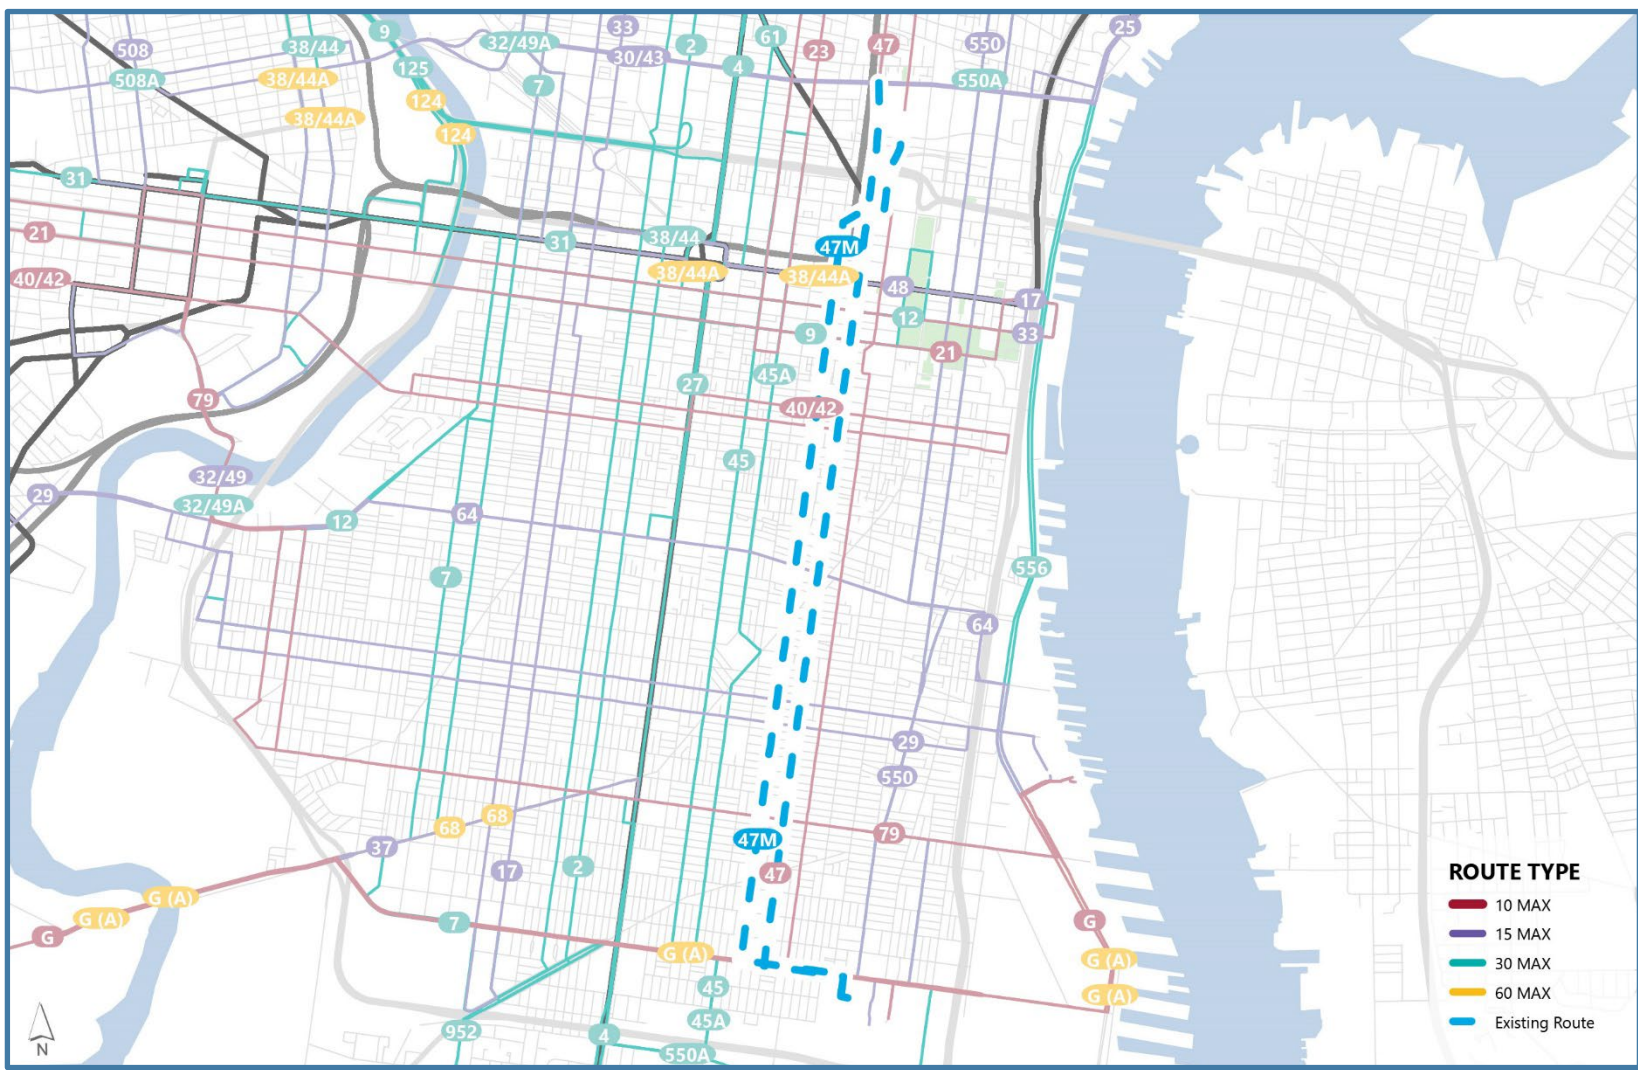

Route 47M

Whitman Plaza to 7th at Spring Garden Street

We heard you! We've updated the draft network, incorporating public feedback to create a bus network that is easier to use, more convenient, and more reliable.

Visit our website at septabusrevolution.com to learn more:

Here's our updated recommendations for Route 47M.

Consolidated

Route 47M: Whitman Plaza to 7th & Spring Garden
Route 47M would be consolidated. Route 47M passengers can take nearby Route 47.