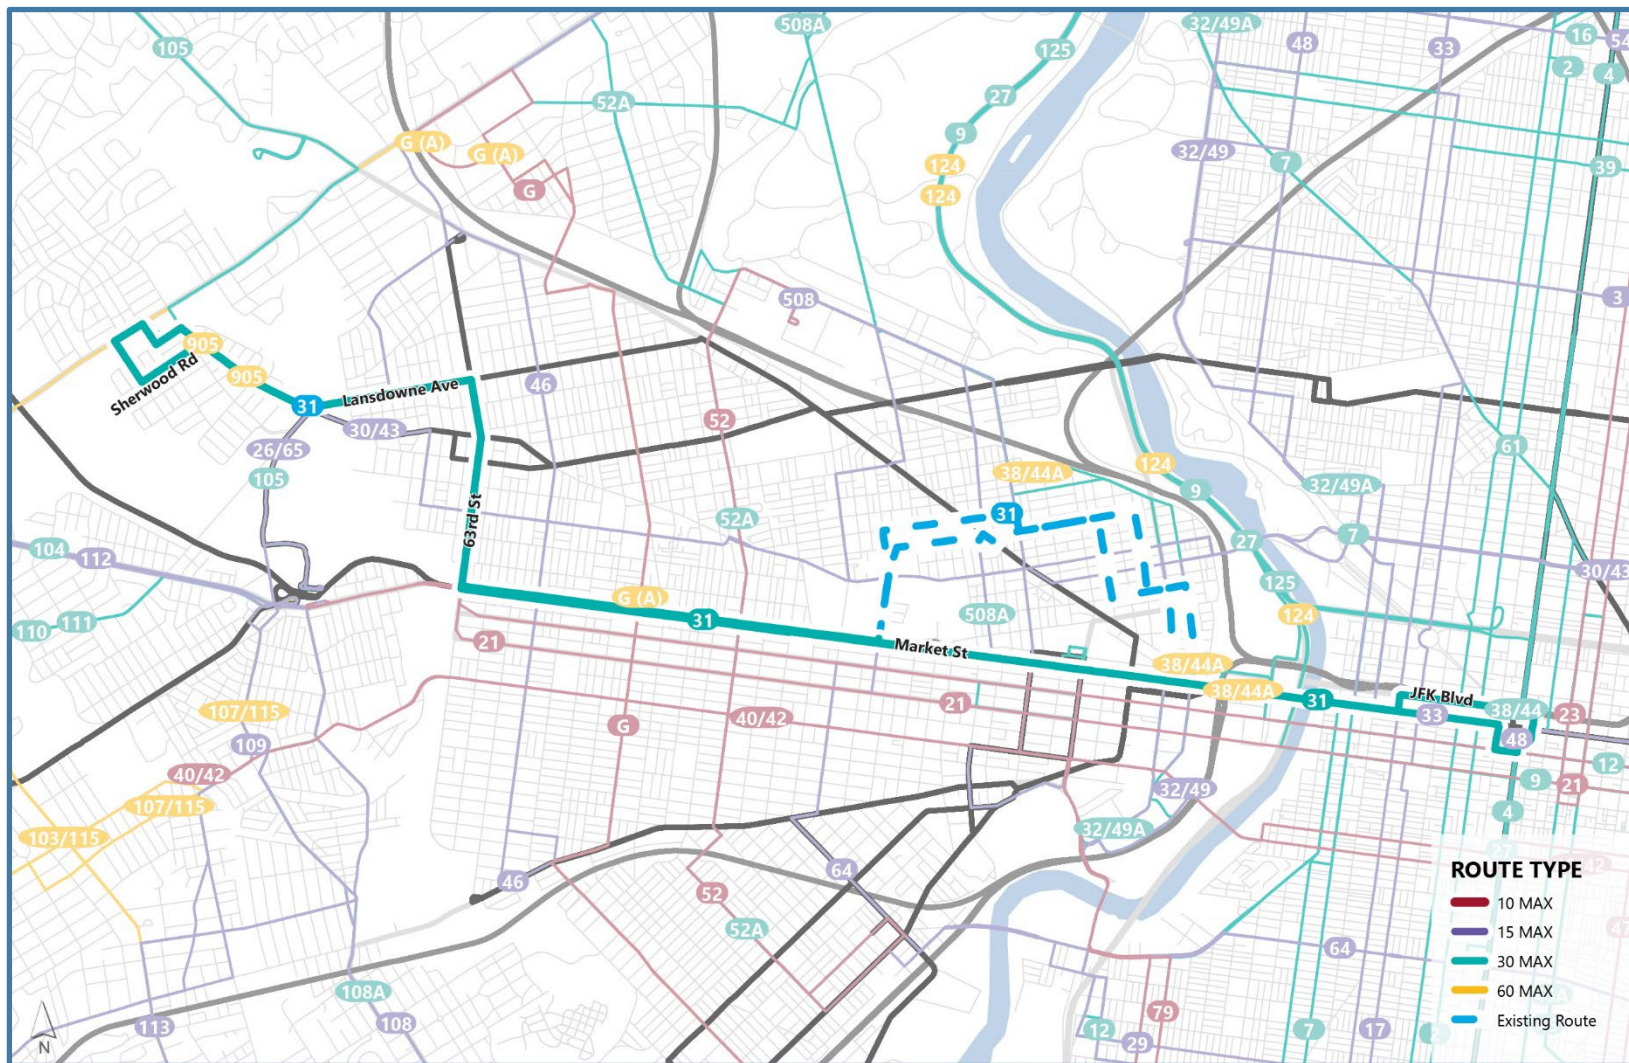

Route 31 (558)

76th & City Ave to City Hall

We heard you! We've updated the draft network, incorporating public feedback to create a bus network that is easier to use, more convenient, and more reliable.

Visit our website at septabusrevolution.com to learn more:

Here's our updated recommendations for Route 31.

Updated
More Frequent
Realigned

Route 31 (558): 76th & City Ave to City Hall

Route 31 would be realigned to operate directly along Market Street in West Philly. This change is in response to community input and the request for service on Market Street. It provides direct connections from City Avenue to Market Street. New realigned bus routes - Route 38/44, Route 30/43, and Route 32/49 - would provide local service in Mantua and Powelton Village. Bus service would be at least every 30 minutes all day, every day.

Updated Proposed Schedules for Route 31:

MAX CATEGORY

■ 10 MINUTES
 ■ 15 MINUTES
 ■ 30 MINUTES
 ■ 60 MINUTES

WEEKDAYS																									
EXISTING & PROPOSED ROUTES	SERVICE SPAN	4AM	5AM	6AM	7AM	8AM	9AM	10AM	11AM	12PM	1PM	2PM	3PM	4PM	5PM	6PM	7PM	8PM	9PM	10PM	11PM	12AM	1AM	2AM	3AM
EXISTING (RTE 31)	WAS 5:35 AM TO 1:30 AM	0	23	25	23	22	20	21	25	25	25	23	21	20	21	22	28	55	55	59	58	63	60	0	0
PROPOSED (RTE 31)	NOW 5:00 AM TO 2:00 AM	0	30	20	20	20	30	30	30	30	30	20	20	20	20	30	30	30	60	60	60	60	60	0	0

SUNDAYS																									
EXISTING & PROPOSED ROUTES	SERVICE SPAN	4AM	5AM	6AM	7AM	8AM	9AM	10AM	11AM	12PM	1PM	2PM	3PM	4PM	5PM	6PM	7PM	8PM	9PM	10PM	11PM	12AM	1AM	2AM	3AM
EXISTING (RTE 31)	WAS 7:00 AM TO 1:30 AM	0	0	0	0	60	57	48	46	46	47	45	45	45	45	45	45	45	61	61	60	62	60	0	0
PROPOSED (RTE 31)	NOW 8:00 AM TO 2:00 AM	0	0	0	0	60	30	30	30	30	30	30	30	30	30	30	60	60	60	60	60	60	60	0	0