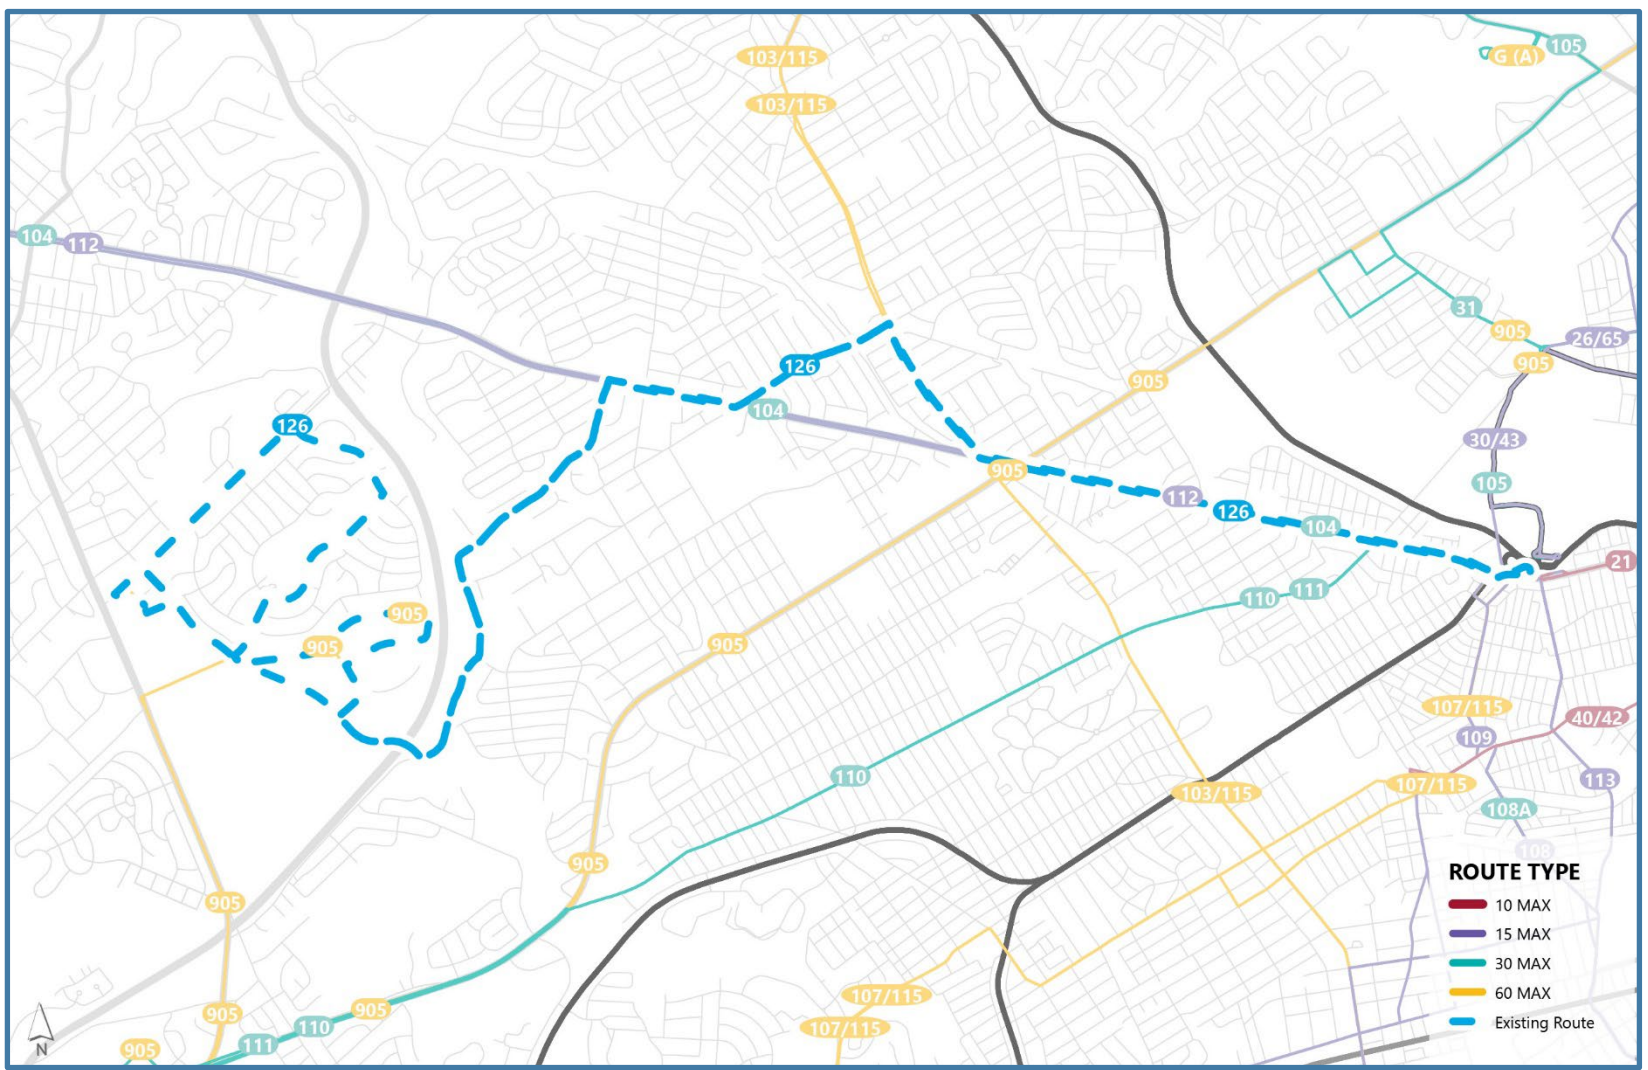

Route 126

Lawrence Park to 69th St TC

We heard you! We've updated the draft network, incorporating public feedback to create a bus network that is easier to use, more convenient, and more reliable.

Visit our website at septabusrevolution.com to learn more:

Here's our updated recommendations for Route 126.

Consolidated

Route 126: Lawrence Park to 69th Street Transportation Center
Route 126 would be discontinued and replaced by New Route 905 Lawrence Park SC to 69th Street Transportation Center. Routes 901 and 902 would provide service along West Chester Pike.