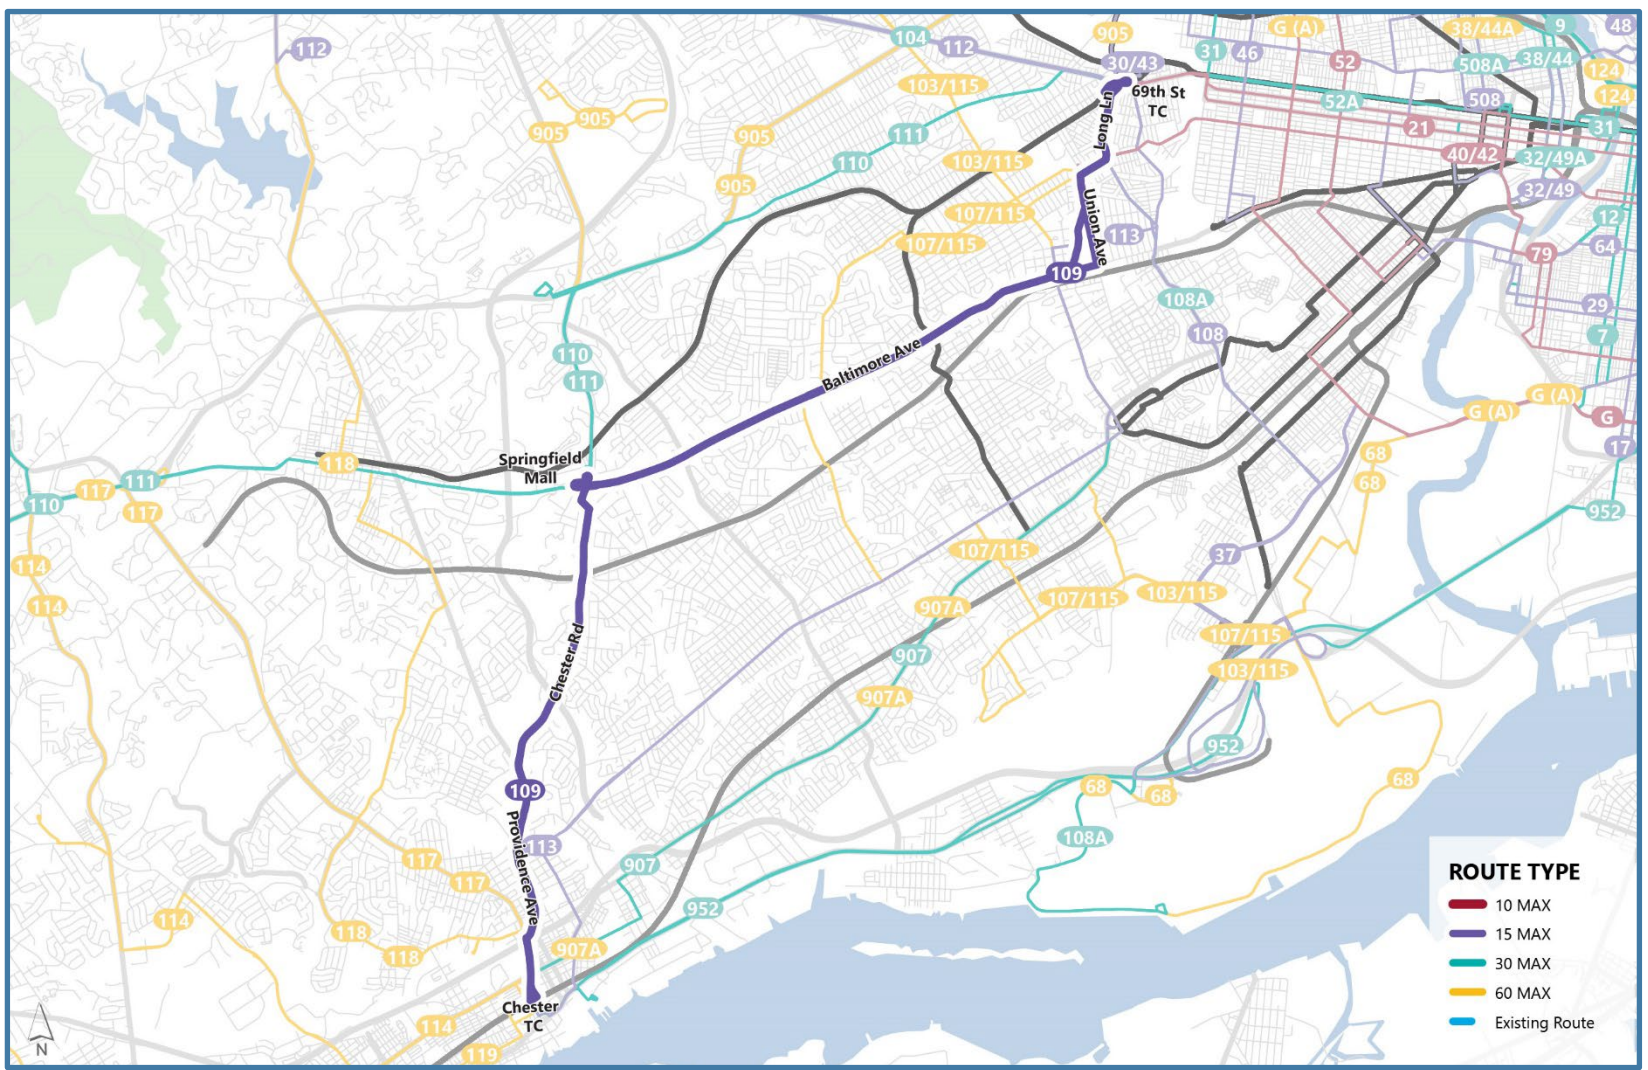

Route 109 (906)

Chester Transportation Center to 69th Street Transportation Center

We heard you! We've updated the draft network, incorporating public feedback to create a bus network that is easier to use, more convenient, and more reliable.

Visit our website at septabusrevolution.com to learn more:

Here's our updated recommendations for Route 109.

No Change

Route 109 (906): Chester Transportation Center to 69th Street TC

Updated Proposed Schedules for Route 109:

SATURDAYS																									
EXISTING & PROPOSED ROUTES	SERVICE SPAN	4AM	5AM	6AM	7AM	8AM	9AM	10AM	11AM	12PM	1PM	2PM	3PM	4PM	5PM	6PM	7PM	8PM	9PM	10PM	11PM	12AM	1AM	2AM	3AM
EXISTING (RTE 109)	WAS 24 HOURS	92	86	54	37	30	31	31	20	20	20	20	20	20	20	20	30	30	61	61	62	61	55	0	0
PROPOSED (RTE 109)	NOW 24 HOURS	60	60	30	30	20	20	20	20	20	20	20	20	20	20	30	30	30	30	60	60	60	60	60	60

SUNDAYS																									
EXISTING & PROPOSED ROUTES	SERVICE SPAN	4AM	5AM	6AM	7AM	8AM	9AM	10AM	11AM	12PM	1PM	2PM	3PM	4PM	5PM	6PM	7PM	8PM	9PM	10PM	11PM	12AM	1AM	2AM	3AM
EXISTING (RTE 109)	WAS 24 HOURS	92	85	58	45	30	30	31	30	30	31	31	30	30	30	30	60	63	62	63	60	61	61	0	0
PROPOSED (RTE 109)	NOW 24 HOURS	60	60	60	30	30	30	30	30	30	30	30	30	30	30	30	30	30	30	60	60	60	60	60	60